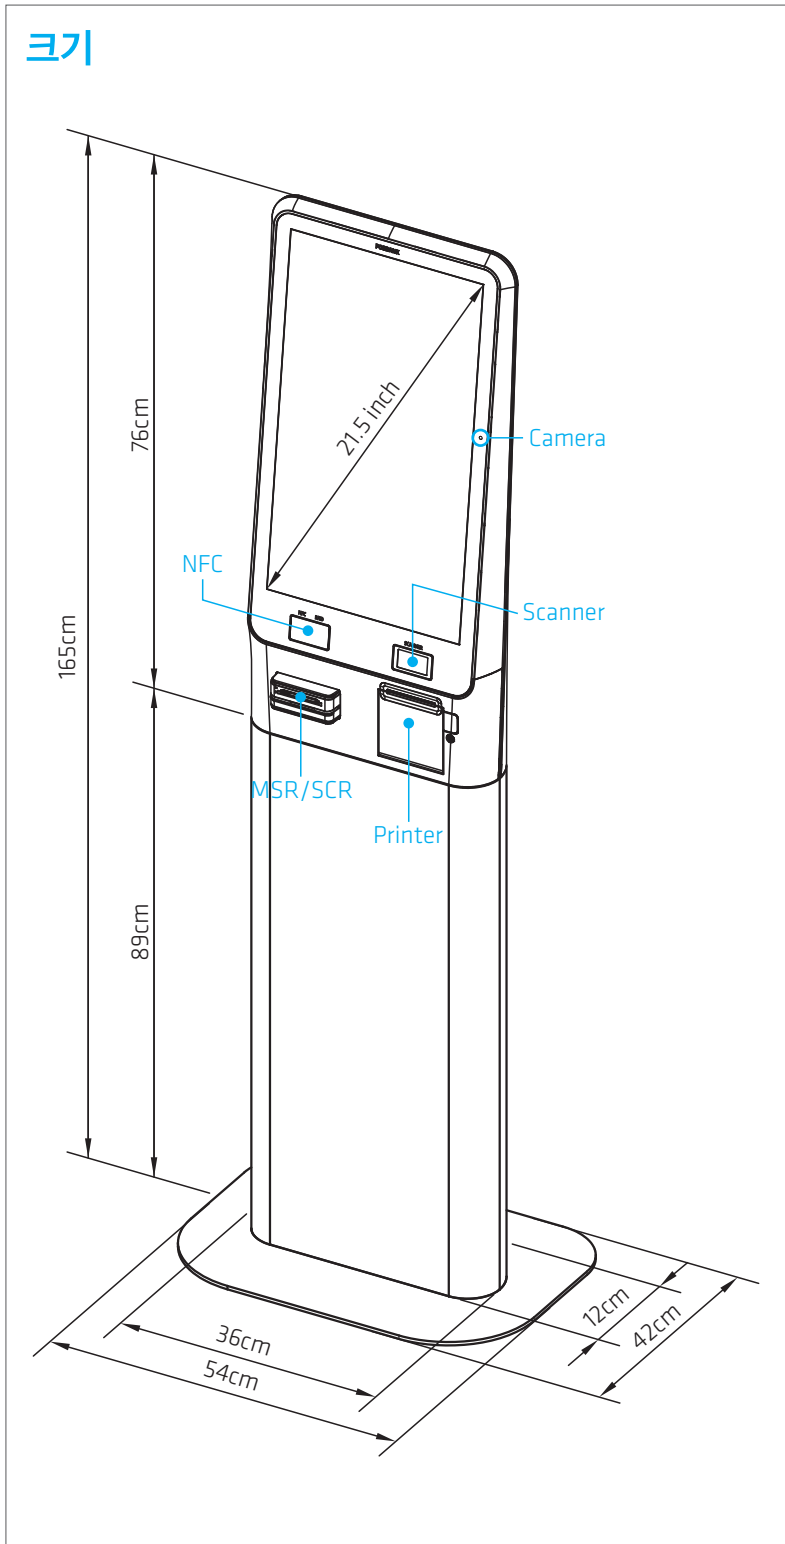

Basic Built-in Options	Built-in Printer	3" Jam-Free Thermal, Max. 250mm/s, Auto Cutter (Interface : Serial, USB)		
	Barcode Scanner	1D, 2D Barcode		
Options	Storage	2.5 inch SSD 128GB, HDD 500GB, 1TB		
	Camera	2M USB Interface (Internal) (Factory Option)		
	Magnetic Stripe Reader	Comply with ISO 7811, Support 1 & 2 & 3 Track		
	Smart Card Reader	EMV Level 1, 2		
	NFC Reader	MIFARE, FeliCa, ISO/IEC 14443A, ISO/IEC 14443B, ISO/IEC 15693		
	Wall Mount Kit	VESA-Compatible, 100 x 100 mm, 200 x 200 mm		
	Speaker	2 x 5W (Stereo) (Factory Option)		
	WiFi	Mini PCIe for Wireless LAN (Core/Pentium) USB Dongle (Celeron)	On Board (Factory Option)	
Custom Options	Customer-Assigned EMV Terminal Bracket, Bill/Coin Acceptor, Document Reader (Passports/IDs), Ticket/Document Printer, UPS (Uninterruptible Power Supply)			

*제품 외관 등은 실제 제품과 차이가 있을 수 있으며, 사양은 업그레이드를 위해 사전 통보 없이 변경될 수 있습니다.

용도

- 유통 매장 및 숙박업 키오스크
- 외식업 무인 주문 및 결제 키오스크
- 티켓 판매 및 주차 정산 키오스크
- 병원 등록 수납 처방전 발행 키오스크